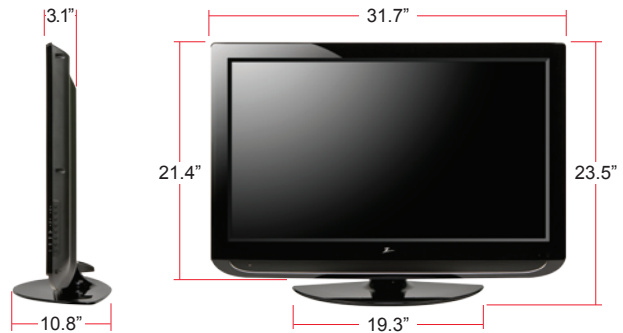

Digital Comb Filter	• (3D)
Color Temperature Control	4 Modes
Aspect Ratio Adjustment	6 Modes
Enhanced Noise Reduction (Video Noise Filter)	• (3D & MPEG)
Enhanced Line Doubler	•
Picture Selection Mode	7 Modes
Picture Reset	•
DTV Signal Strength Indicator	•
Black Stretcher (Black Level Enhancer)	•
DB (Digital Booster)	•

REAR AUDIO/VIDEO INPUTS/OUTPUTS

RF In (Antenna/Cable)	1
L/R Audio/Component Video In	1
L/R Audio Out	1
S-Video In	1
HD Component Video In (Y,Pb,Pr) + L/R Audio	2
Digital Audio Out	1 (Optical)
HDMI™/HDCP Input	2 (V.1.3)
RGB In (D-Sub 15pin) - PC	1
PC Audio Input	1
Remote Control In (IR)	1
RS-232c In (Control/Service)	1
USB (Service Only)	1

AUDIO

Audio Outout Power (Watts - THD 10%)	7W + 7W
Speaker System Details	1 Way 2 System
Dolby® Digital Decoder	•
Mono/Stereo/Dual (MTS/SAP)	•
Bass/Treble/Balance Controls	•
Sound Mode	4 Modes
Mute	•

CABINET/ACCESSORIES

Cabinet Style	Table Top
Remote Control Type	Universal
VESA® Compliant	• (200mm x 100mm)

POWER

Consumption (Typical)	170W
Stand-by Consumption	<1W
Energy Star Compliant	•

DIMENSIONS/WEIGHTS

Dimensions w/out stand (W x H x D)	31.7" x 21.4" x 3.1"
Weight w/out stand	26.0 lbs
Dimensions w/stand (W x H x D)	31.7" x 23.5" x 10.8"
Weight w/stand	30.2 lbs
Packaging Dimensions (W x H x D)	40.5" x 25.7" x 7.8"
Weight in package	37.5 lbs
UPC	719192172906
Limited Warranty	1 Year Parts/Labor

DIMENSIONS/REMOTE/INPUTS/OUTPUTS

The Quality Goes in Before the Name Goes on.